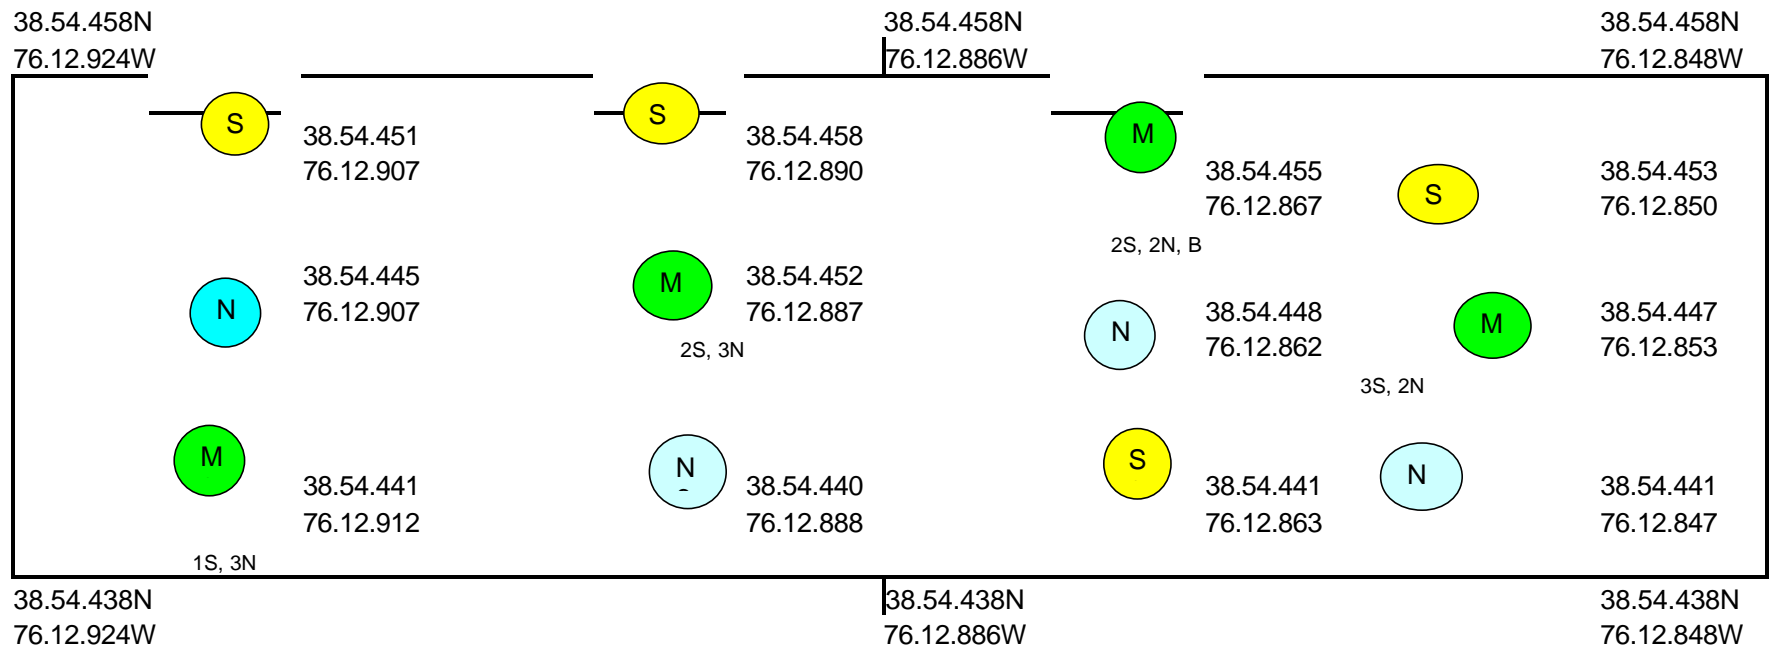

**MILL HILL OYSTER SANCTUARY
REEF BALL PLACEMENT, AUGUST 9, 2002
DNR/Maryland Environmental Service**

NOT TO SCALE