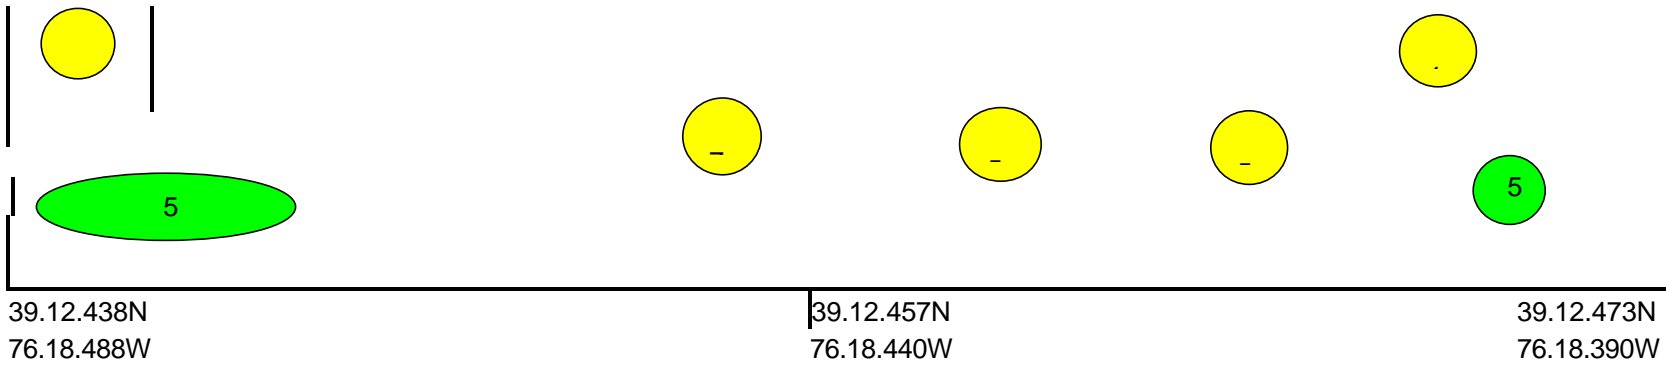

Reef balls with spat plugs
Spat covered reef balls
broken reef balls, no spat
No. of reef balls in circle

NOT TO SCALE

Location of clusters, top to bottom (north to south), left to right (west to east):

Top row: 39.12.459N 39.12.465N 39.12.470N 39.12.475N 39.12.470N 39.12.480N 39.12.486N
76.18.478W 76.18.460W 76.18.445W 76.18.420W 76.18.415W 76.18.410W 76.18.404W

Bottom row: 39.12.445N 39.12.440N* 39.12.470N 39.12.452N 39.12.460N 39.12.465N 39.12.466N 39.12.485N 39.12.480N
76.18.475W 76.18.480W* 76.18.470W 76.18.455W 76.18.445W 76.18.435W 76.18.425E 76.18.410W 76.18.402W

Location of 1st spat covered reef ball, other 4 placed next to each other eastward.